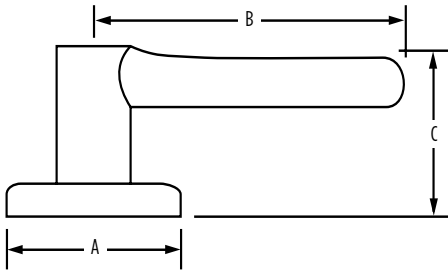

Entry

Inactive

LSL		 20 min.	Satin Nickel	Matte Black
Passage	GLA101 LSL SQT	<input type="checkbox"/>	<input type="checkbox"/>	<input type="checkbox"/>
Privacy	GLA331 LSL SQT	<input type="checkbox"/>	<input type="checkbox"/>	<input type="checkbox"/>
Entry	GLA535 LSL SQT	<input type="checkbox"/>	<input type="checkbox"/>	<input type="checkbox"/>
Inactive	GLA12 LSL SQT	<input type="checkbox"/>	<input type="checkbox"/>	<input type="checkbox"/>

20 min.

SPECIFICATIONS

Door Prep	Cross Bore 2-1/8" Edge Bore 1" Latch Face 1" x 2-1/4"
Backset	Adjustable to 2-3/8" or 2-3/4"
Door Thickness	1-3/8" - 1-3/4" doors standard. 2-1/4" doors optional
Cylinder	SmartKey standard, see specific product for more WS and KW availability
Faceplates	1" x 2-1/4". Round corner, square corner and drive-in available in box
Strikes	2-1/4" full lip. Other options available
Bolt	1/2" throw. Nickel plated
Door Handing	Reversible for right or left-hand doors
ANSI/BHMA	A156.2 Grade 2
ADA	Functions GLA 101, GLA 12 satisfies section 4.13.9 ADA Requirement
UL	Fire rating, see specific product for availability
ASTM	All Weiser product meets ASTM E 331 water penetration testing

Dimensions	A	B	C	C (Keyed)
Lisbon (Square Rose)	2 5/8"	4 1/4"	2 5/8"	2 3/8"

WARRANTY:

Weiser™ products provide a "Lifetime Mechanical Warranty" that covers all defects in material and workmanship. For more information, please visit ca.weiserlock.com/en/warranty/.